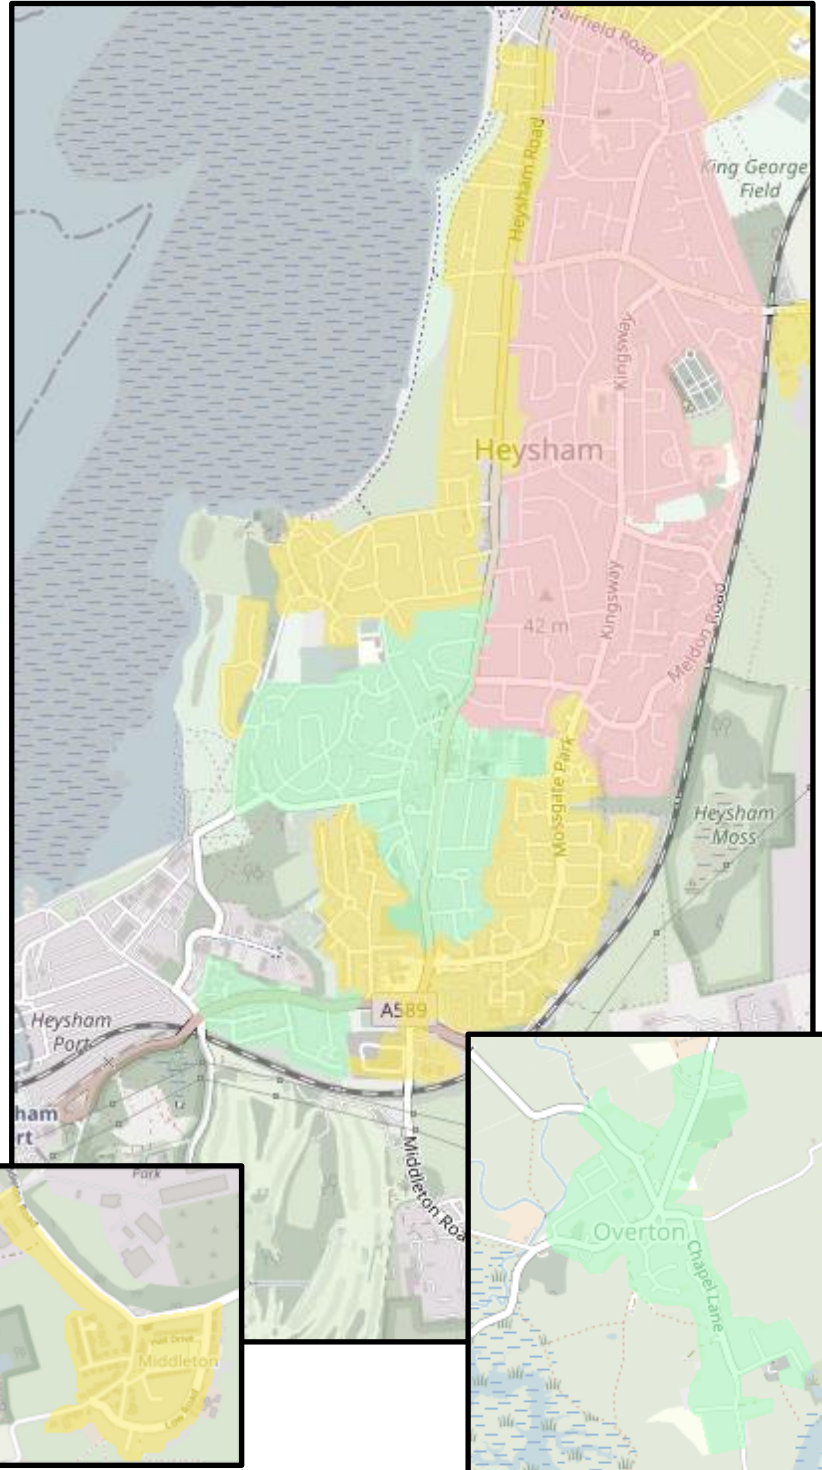

Leaflet Delivery Report - Beech Stores

1 March to
8 March

Higher Heysham, Rothesay Road Area
& Overton Village

(See below for detailed maps)

TOTAL LEAFLETS: 1568

(Approx. 1230 leaflets remaining)

As per my delivery guarantee, your leaflets were delivered either alone or with a maximum of one other leaflet/booklet. *Leaflets are never delivered together with those of your business competitors.* All addresses marked on the map were delivered to, apart from those listed below (and possible occasional errors or obscured flats).

Undeliverable Addresses

No. / Name	Street	Residence / Business	No. of leaflets	Reason
1	Banks Crescent	R	1	"No advertising mail"
28	Banks Crescent	R	1	"No advertising mail"
7	Moneyclose Grove	R	1	No access to building
52	Main Street	B	1	Blocked Letterbox
63	Lancaster Rd	R	1	"No advertising mail"
62a	Lancaster Rd	R	1	No Letterbox
School	Lancaster Rd	B	1	No access to building
Nursery	Main Street	B	1	No Letterbox
Kids Club	Middleton Rd, Overton	B	1	No Letterbox

Detailed Delivery Maps

Rothesay Road Area

Overton

Higher Heysham