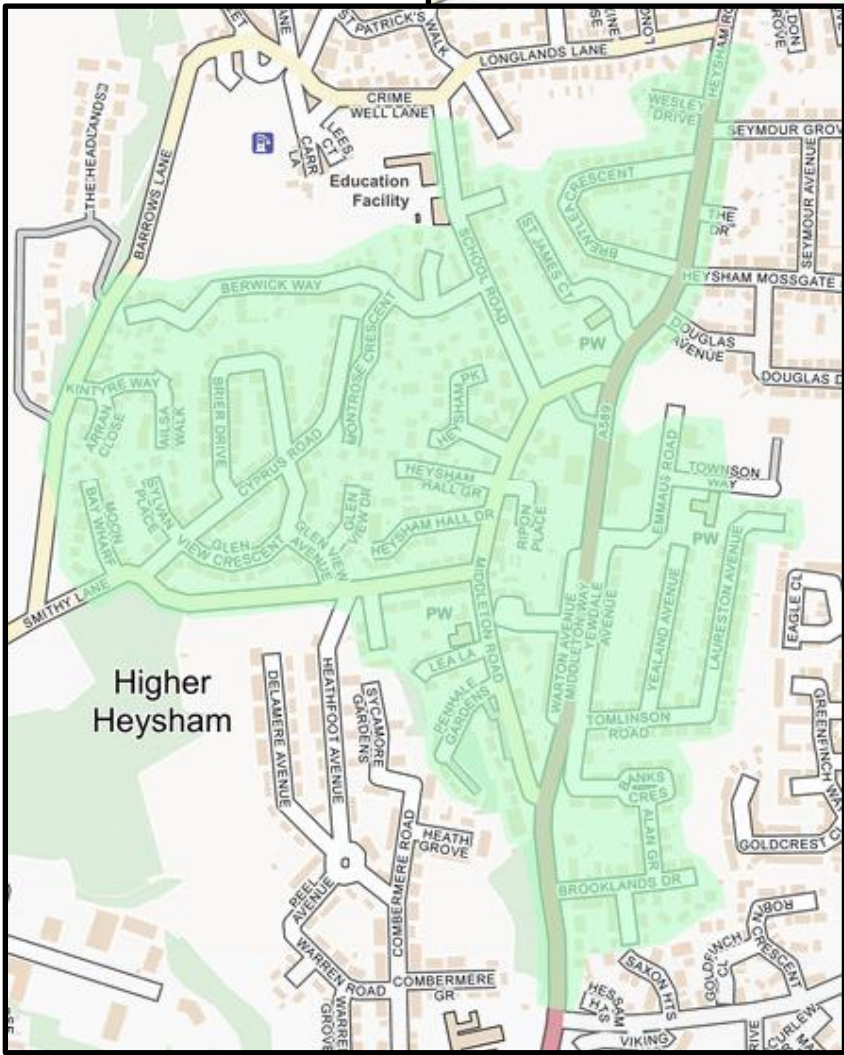

Leaflet Delivery Report - Beech Stores

1 March to
8 March

Higher Heysham, Rothesay Road Area
& Overton Village

(See below for detailed maps)

TOTAL LEAFLETS: 1568

(Approx. 1230 leaflets remaining)

As per my delivery guarantee, your leaflets were delivered either alone or with a maximum of one other leaflet/booklet. *Leaflets are never delivered together with those of your business competitors.* All addresses marked on the map were delivered to, apart from those listed below (and possible occasional errors or obscured flats).

Undeliverable Addresses

No. / Name	Street	Residence / Business	No. of leaflets	Reason
1	Banks Crescent	R	1	"No advertising mail"
28	Banks Crescent	R	1	"No advertising mail"
7	Moneyclose Grove	R	1	No access to building
52	Main Street	B	1	Blocked Letterbox
63	Lancaster Rd	R	1	"No advertising mail"
62a	Lancaster Rd	R	1	No Letterbox
School	Lancaster Rd	B	1	No access to building
Nursery	Main Street	B	1	No Letterbox
Kids Club	Middleton Rd, Overton	B	1	No Letterbox

Detailed Delivery Maps

Rothesay Road Area

Overton

Higher Heysham