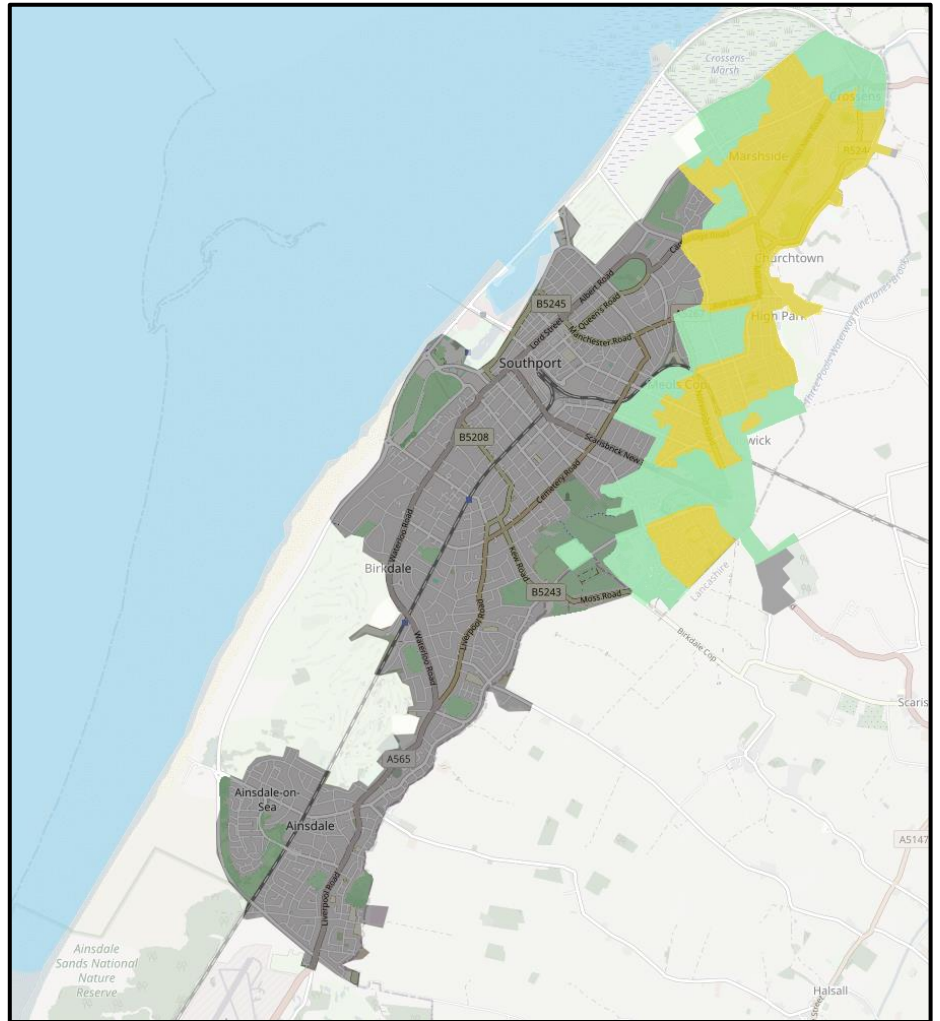

Leaflet Delivery Report - Southport Eats

02 to 17 May

Kew, Meols, Blowick,
Marshside & Crossens

TOTAL LEAFLETS: 5058

(Cumulative Total: 15202)

BONUS FREE LEAFLETS: 202

As per my delivery guarantee, your leaflets were delivered either alone or with a maximum of one other leaflet/booklet. *Leaflets are never delivered together with those of your business competitors.* All addresses marked on the map were delivered to, apart from those listed below (and possible occasional errors or obscured flats).